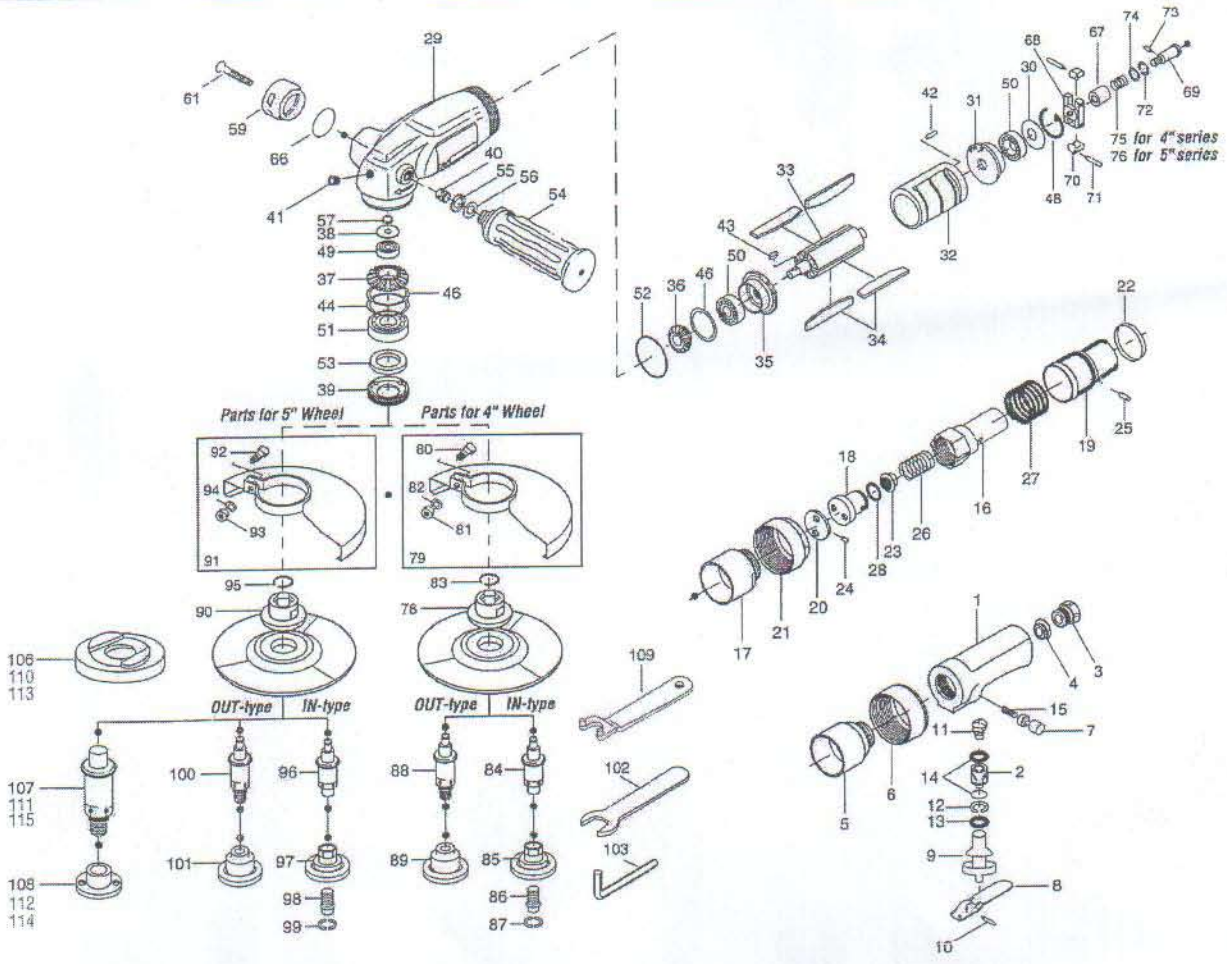

DIAGRAM OF AG-5

No.	Part No.	Desc	Q'ty	No.	Part No.	Desc	Q'ty	No.	Part No.	Desc	Q'ty	No.	Part No.	Desc	Q'ty
1	351-0776	Handle (Lever Type)	1	27	351-0802	Spring (34*20)	1	55	351-0828	Washer (M8)	1	86	351-0854	Wheel Spindle (3/8"24UNF)(4")	1
2	351-0777	Valve Bushing	1	28	351-0803	O-Ring (13.6*1.6)	1	56	351-0829	Spring Washer (S8)	1	89	351-0855	Wheel Nut Flange (3/8"24UNF)(4")	1
3	351-0778	Air Liner Bushing	1	29	351-0804	Coring	1	57	351-0830	Snap Ring (S6)	1	90	351-0856	Wheel Holder Flange	1
4	351-0779	Filter	1	30	351-0805	Rear Plate Spacer	1	59	351-0831	Exhaust Stack	1	91	351-0857	Wheel Guard	1
5	351-0780	Valve Body Connector	1	31	351-0806	Rear Plate	1	61	351-0832	Head Screw (M5*35)	1	92	351-0858	Head Bolt (M5*18)	1
6	351-0781	Valve Body Nut	1	32	351-0807	Cylinder	1	66	351-0833	O-Ring (24.2*2)	1	93	351-0859	Nut (M5)	1
7	351-0782	Safety Pin	1	33	351-0808	Rotor	1	67	351-0834	Governor Valve	1	94	351-0860	Spring Washer (S5)	1
8	351-0783	Valve Lever	1	34	351-0809	Vane	4	68	351-0835	Governor Cage	1	95	351-0861	Snap Ring (16*1)	1
9	351-0784	Valve	1	35	351-0810	Front Plate	1	69	351-0836	Governor Spindle	1	96	351-0862	Wheel Spindle (M8*1.25P)(5")	1
10	351-0785	Roll Pin (3.5*20)	1	36	351-0811	Driving Gear	1	70	351-0837	Governor Weight	2	97	351-0863	Wheel Nut Flange (7/8")	1
11	351-0786	Cong Spring (10*16*16)	1	37	351-0812	Driven Gear	1	71	351-0838	Roll Pin (3*18)	2	98	351-0864	Hex Bolt (M8*18)	1
12	351-0787	Snap Ring (R18)	1	38	351-0813	Casing Rear Cover	1	72	351-0839	Adjusting Spacer (12*8*1)	1	99	351-0865	Snap Ring (R14)	1
13	351-0788	O-Ring (7*2)	1	39	351-0814	Casing Front Cover	1	73	351-0840	Pin (2.5*5)	1	100	351-0866	Wheel Spindle (3/8"24UNF)(5")	1
14	351-0789	O-Ring (13.6*1.5)	2	40	351-0815	Helix Sert (8*1D)	1	74	351-0841	Spacer (12*8.6*1.5)	1	101	351-0867	Wheel Nut Flange (3/8"34UNF)(5")	1
15	351-0790	Spring (6*18)	1	41	351-0816	Plug (1/8"PT)	1	75	351-0842	4"Series Spring (11.5*11)	1	102	351-0868	Shanner (19*4*20)	1
16	351-0791	Valve Body	1	42	351-0817	Roll Pin (3*10)	1	76	351-0843	5"Series Spring (11.5*12)	1	103	351-0869	Allen Wrench (6mm)	1
17	351-0792	Valve Body Connector	1	43	351-0818	Key (3*8)	1	78	351-0844	Wheel Holder Flange	1	106	351-0870	Wheel Holder Flange	1
18	351-0793	Valve	1	44	351-0819	Spacer (35*31*0.5)	1	79	351-0845	Wheel Guard	1	107	351-0871	Wheel Spindle (5/8"11UNC)(5")	1
19	351-0794	Valve Handle	1	46	351-0820	Adjusting Spacer (35*31*1)	2	80	351-0846	Head Bolt (M5*18)	1	108	351-0872	Wheel Nut Flange (5/8"11UNC)(5")	1
20	351-0795	Valve Bushing	1	48	351-0821	Snap Ring (30*1)	1	81	351-0847	Nut (M5)	1	109	351-0873	Spanner (6*30*17)	1
21	351-0796	Valve Body Nut	1	49	351-0822	Bearing (606ZZ)	1	82	351-0848	Spring Washer (S5)	1	110	351-0874	Wheel Holder Flange(M14*2.0)	1
22	351-0797	Band	1	50	351-0823	Bearing (629ZZ)	2	83	351-0849	Snap Ring (16*1)	1	111	351-0875	Wheel Spindle (M14*2.0)(5")	1
23	351-0798	Filter	1	51	351-0824	Bearing (6202ZZ)	1	84	351-0850	Wheel Spindle (M8*1.25P)(4")	1	112	351-0876	Wheel Nut Flange (M14*2.0)(5")	1
24	351-0799	Pin (3*6)	1	52	351-0825	O-Ring (39.6*2)	1	85	351-0851	Wheel Nut Flange (5/8")(4")	1	113	351-0877	Wheel Holder Flange(M14*2.0)	1
25	351-0800	Roll Pin (4*11)	1	53	351-0826	Felt Ring (22*32*4)	1	86	351-0852	Hex Bolt (M8*18)	1	114	351-0878	Wheel Spindle (M14*1.5)(5")	1
26	351-0801	Spring (18*25)	1	54	351-0827	Dead Haddle	1	87	351-0853	Snap Ring (R14)	1	115	351-0879	Wheel Nut Flange (M14*1.5)(5")	1