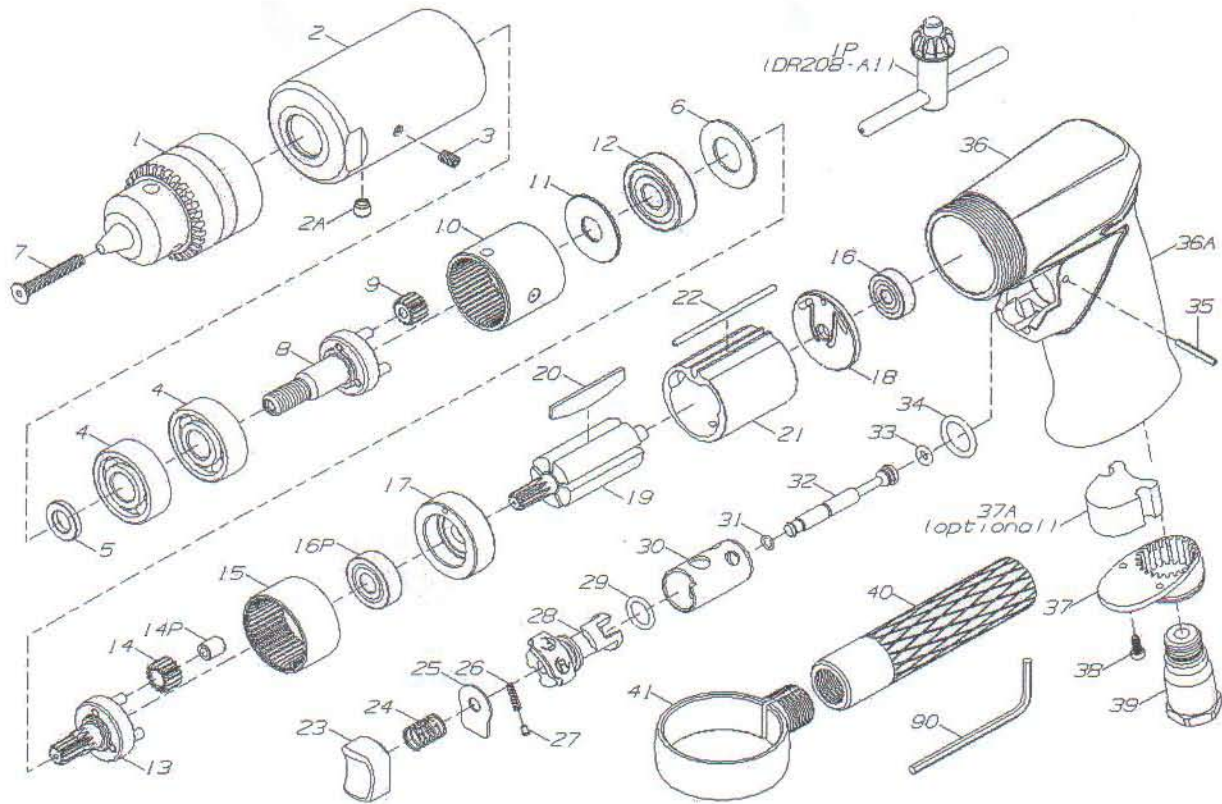

D13-1

D13-1 1/2" Rev Air Drill(800 RPM) W/Keyless Chuck

Index No.	Part No.	Description	No. Req'd	Unit Price(NT)	Index No.	Part No.	Description	No. Req'd	Unit Price(NT)
1	147737	1/2"Chuck/Keyless Chuck	1	150/360	22	187822	Motor Pin	1	4
1P	147737-A	Chuck Key	1	20	23	137720	Trigger	1	7
2	157702	Clamp Nut	1	100	24	117711	Spring	1	2
2A	103633-B	Ball Cap	1	6	25	137750	Trigger Plate	1	6
3	106016	Set Screw	1	2	26	137751	Spring	1	3
4	6201-Z00A	Ball Bearing	2	35	27	137752	Valve Cap	1	5
5	103328-A	Washer	1	6	28	137724	Reverse Valve	1	35
6	157706	Spacer	1	6	29	O-1000-200	O-Ring	1	2
7	147841	Screw	1	3	30	137726	Reverse Valve Bushing	1	25
8	157708	Planet Carrier	1	52	31	O-0400-100	O-Ring	1	2
9	157709	Planet Gear	3	18	32	137722	Valve	1	16
10	157710	Internal Gear	1	45	33	O-0400-200	O-Ring	1	2
11	157711	Spacer	1	6	34	O-1280-240	O-Ring	1	2
12	6200-ZZ0A	Ball Bearing	1	35	35	P-0025-200	Pin	1	2
13	187725	Planet Carrier	1	55	36	137717	Housing	1	
14	187724	Planet Gear (inc.#14P)	3	18	36A	137718	Housing Sleeve	1	2
14P	103323-A	Planet Gear Bushing	3	3	37	137729	Deflector	1	5
15	187722	Internal Gear	1	35	37A	137729A	Muffer (Option)	1	5
16	0608-ZZ0A	Ball Bearing	1	25	38	116533	Screw	2	2
16P	0626-ZZ0A	Ball Bearing	1	26	39	137731	Inlet Bushing	1	20
17	126333	Bearing Case	1	30	40	137733	Handle	1	40
18	126328	Rear End Plate	1	15	41	147735	Clamp Ring	1	75
19	126330	Rotor	1	65	42	147737-A	1/2" Chuck Key	1	20
20	106316	Rotor Blade	5	5	90	137701-A	Hex Wrench	1	3
21	126329	Cylinder	1	37					