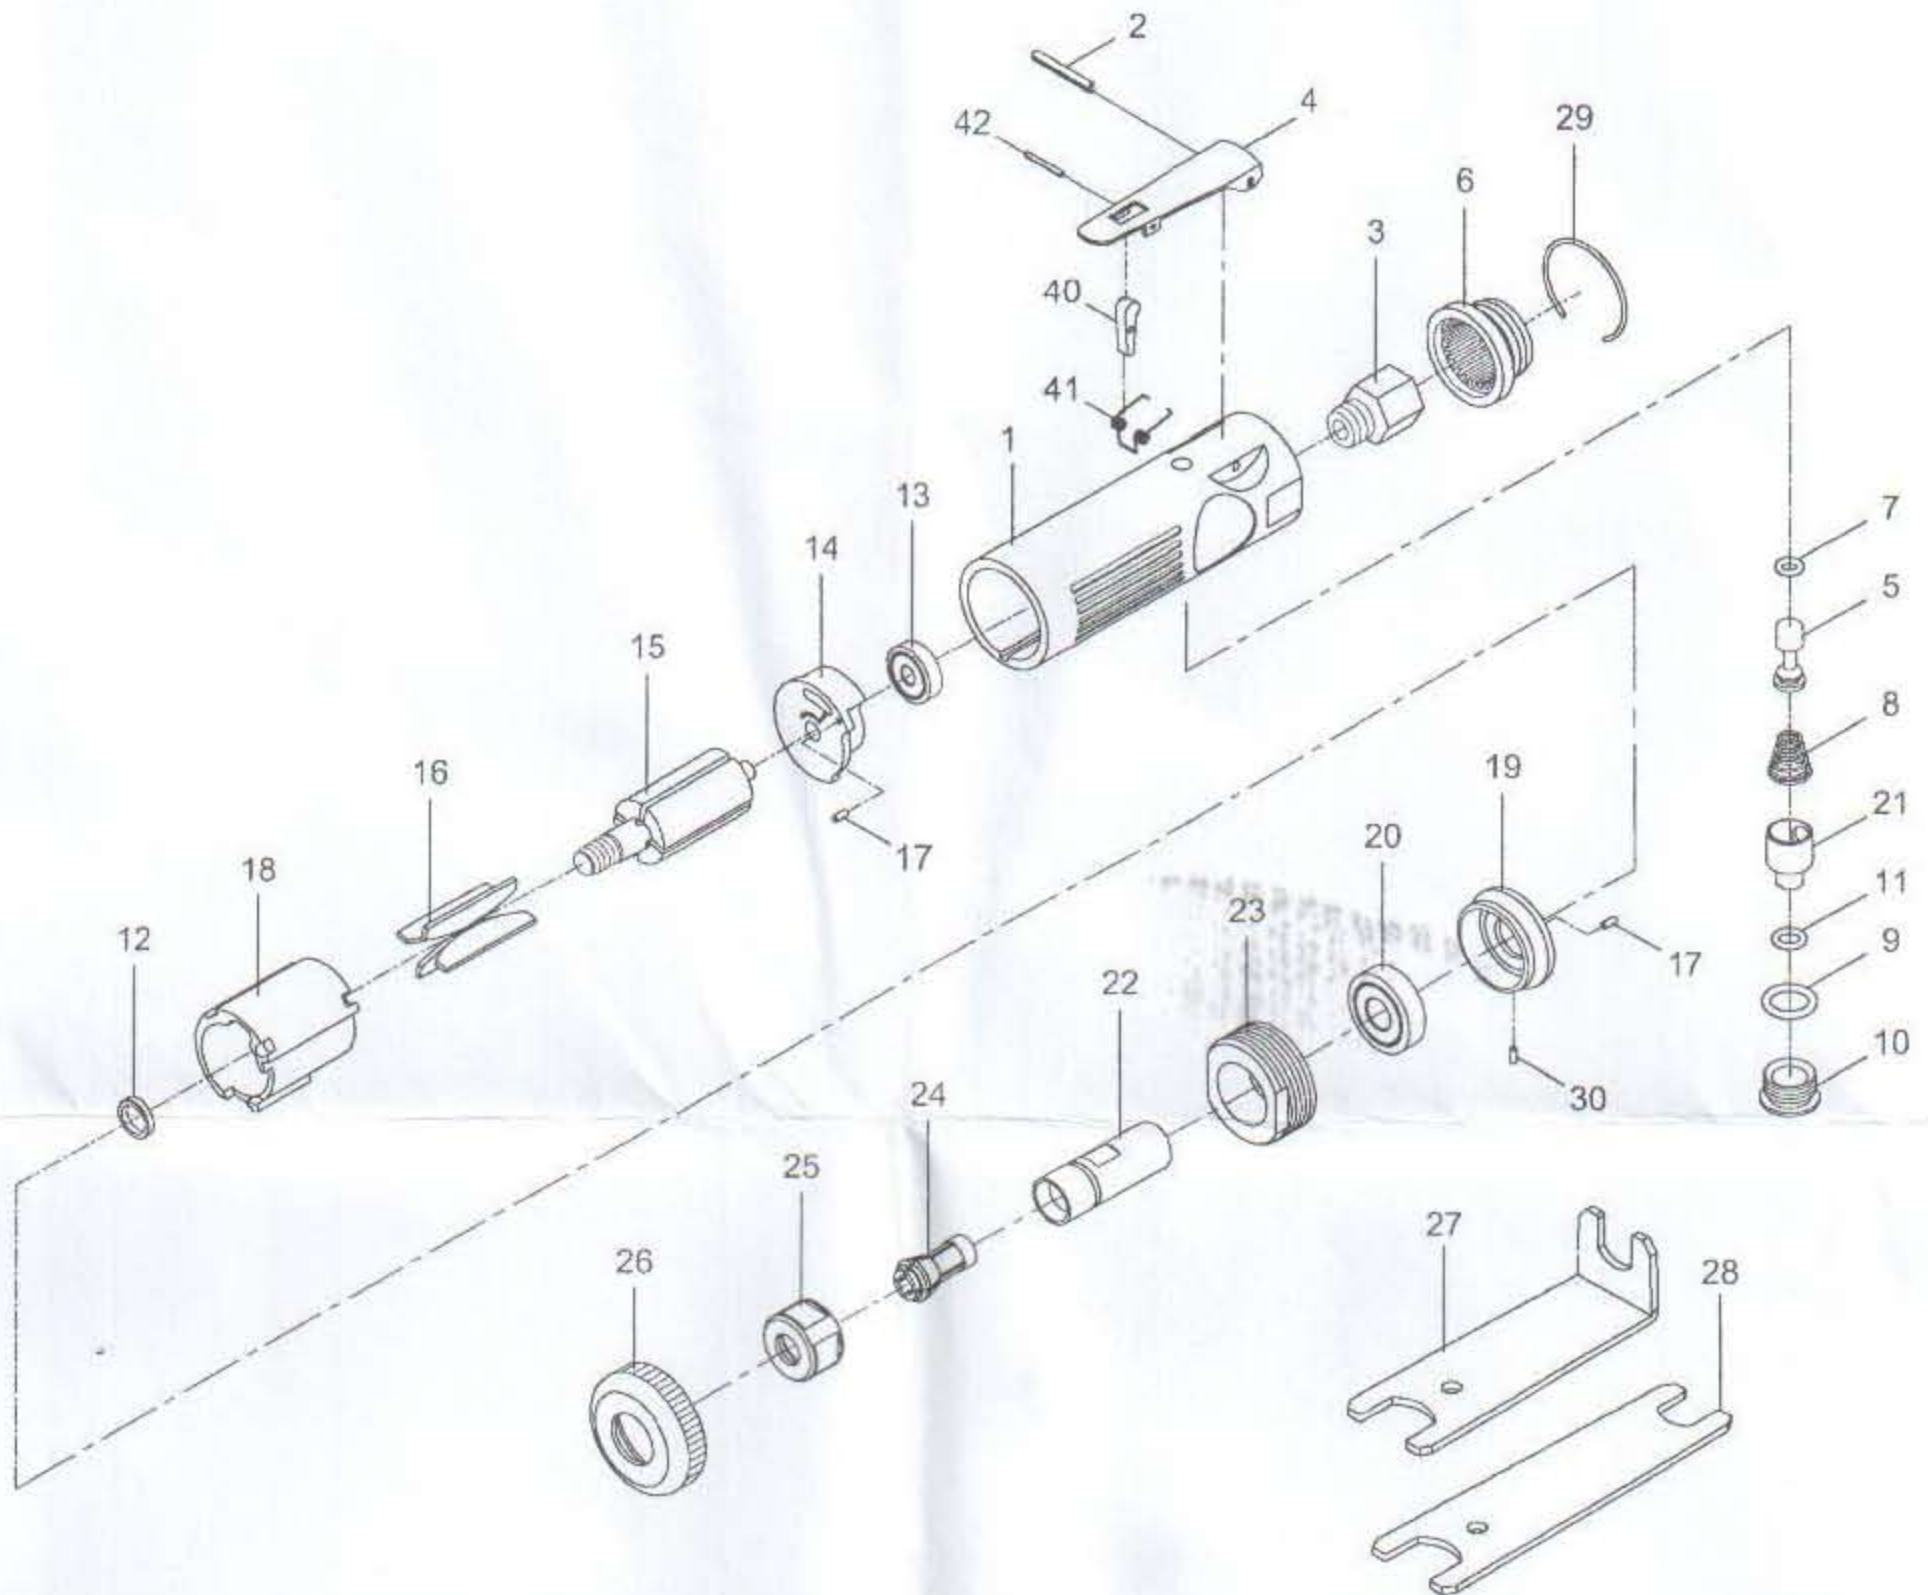

# DIE GRINDER

Index No.	Parts No.	Description	Index No.	Parts No.	Description
1	51201	Motor Housing	18	70118	Cylinder
2	30102	Spring Pin (3x24L)	19	51219	Front End Plate
3	51203	Air Inlet	20	051220	Ball Bearing (6000ZZ)
4	51504	Throttle Lever	21	51221	Air Regulator
5	51205	Valve Stem	22	51222	Spindle
6	51206	Exhaust Diffuser	23	51223	Retainer
7	70107	O-Ring (4.8x1.9)	24	51224	Collet
8	51208	Valve Spring	25	51225	Collet Nut
9	70123	O-Ring (11.8x2.4)	26	51226	Housing Cap
10	51210	Throttle Valve Plug	27	51227	Angle Double Ended Spanner
11	40305	O-Ring (6.5x2)	28	51228	Double Ended Spanner
12	51212	Rotor Bush	29	51229	Retainer Ring
13	030113	Ball Bearing (626ZZ)	30	51217	Spring Pin (2x4L)
14	51214	Rear End Plate	40	51540	Safety Bar
15	51215	Rotor	41	51541	Spring
16	51216	Rotor Blades (4)	42	51542	Spring Pin (2x18L)
17	70117	Spring Pin (2) (2x5L)			