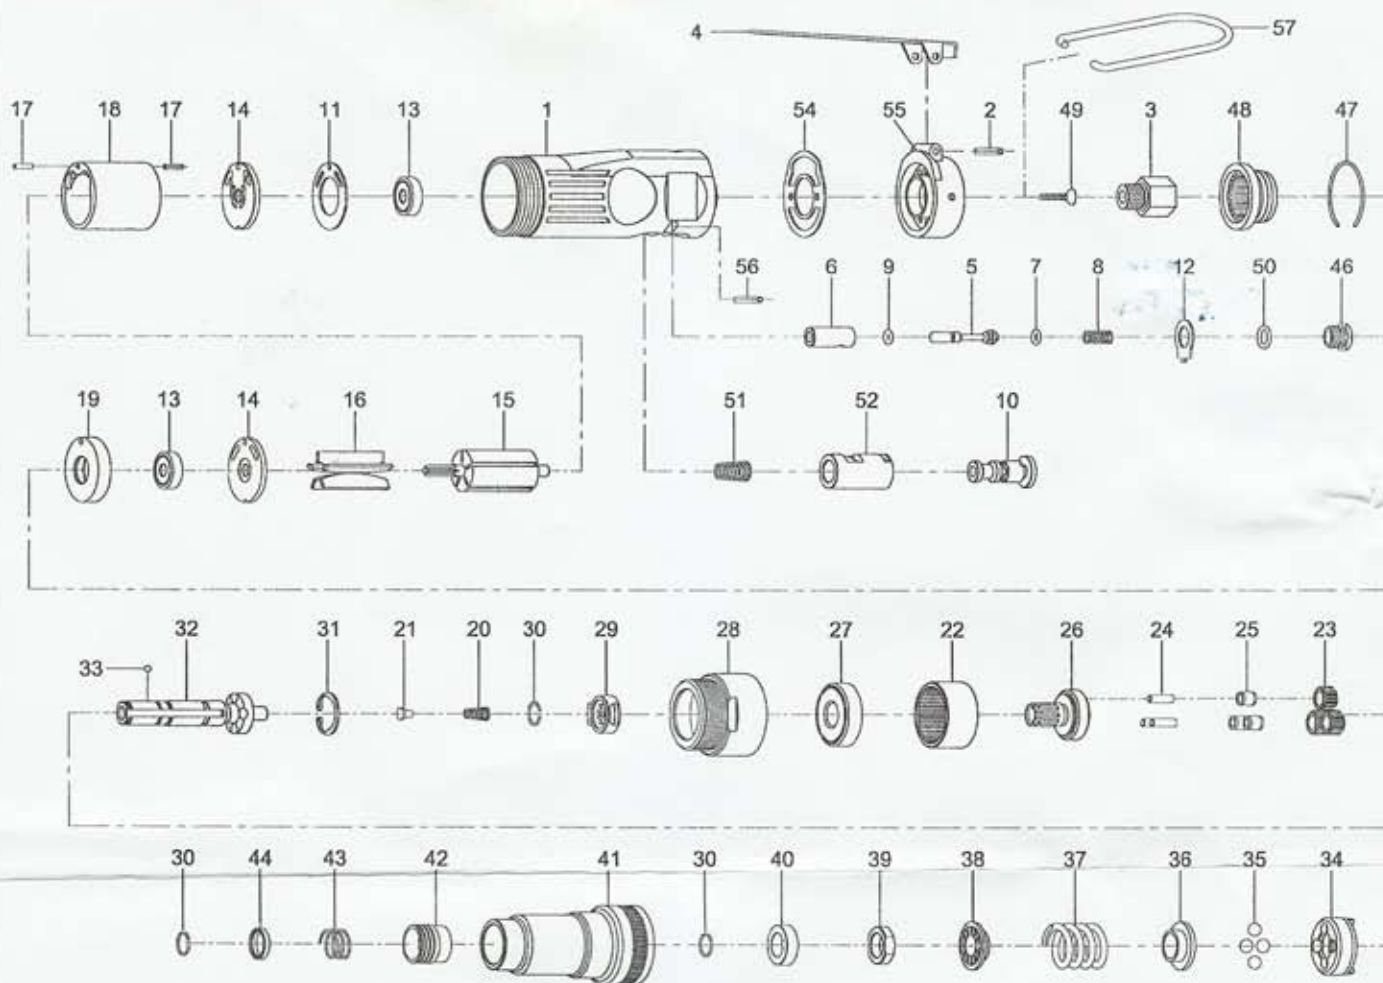

STRAIGHT AIR SCREWDRIVER

Index No.	Parts No.	Description	Index No.	Parts No.	Description
1	84201	Housing	29	80229	Drive Dog
2	30102	Spring Pin (3*24L)	30	80230	Retaining Ring (3)
3	51203	Air Inlet	31	80231	Retaining Ring
4	84204	Throttle Lever	32	80232	Cam Spindle
5	84205	Valve Stem	33	40145	Steel Ball (1/8")
6	84206	Valve	34	80234	Clutch Carrier
7	30107	O-Ring (3.8*1.9)	35	80235	Steel Ball (4) (1/4")
8	30108	Spring	36	80236	Washer
9	84209	O-Ring (2*1.5)	37	80237	Spring
10	84210	Reverse Lever	38	80238	Washer
11	80211	Motor Gasket	39	80239	Adjust Nut
12	84212	Reverse Retainer	40	80240	Spacer
13	030113	Ball Bearing (2) (626zz)	41	80241	Clutch Housing
14	80214	End Plate (2)	42	80242	Ball Retainer
15	80215	Rotor	43	80243	Spring
16	80216	Rotor Blade (5)	44	80244	Washer
17	80217	Pin (2) (2.5*10L)	46	84246	Throttle Valve Plug
18	80218	Cylinder	47	51229	Retaining Ring
19	80219	Spacer	48	51206	Exhaust Deflector
20	80220	Spring	49	84249	Screw (2) (M3*15L)
21	80221	Spring Guide	50	40134	O-Ring (7.8*1.9)
22	80222	Internal Gear	51	84251	Spring
23	80223	Planet Gear (3)	52	84252	Reverse Bushing
24	30124	Pin (3) (4*13.8L)	54	84254	Rear Gasket
25	80225	Bushing (3)	55	84255	Rear Cover
26	80226	Work Spindle	56	80202	Spring Pin (2.5*24L)
27	080227	Ball Bearing (6201z)	57	84257	Hook
28	80228	Clamp Nut			